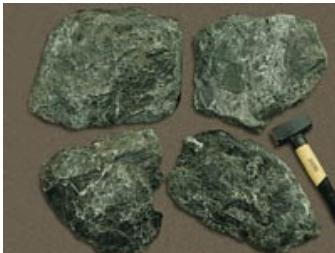

Stone Atlas Green